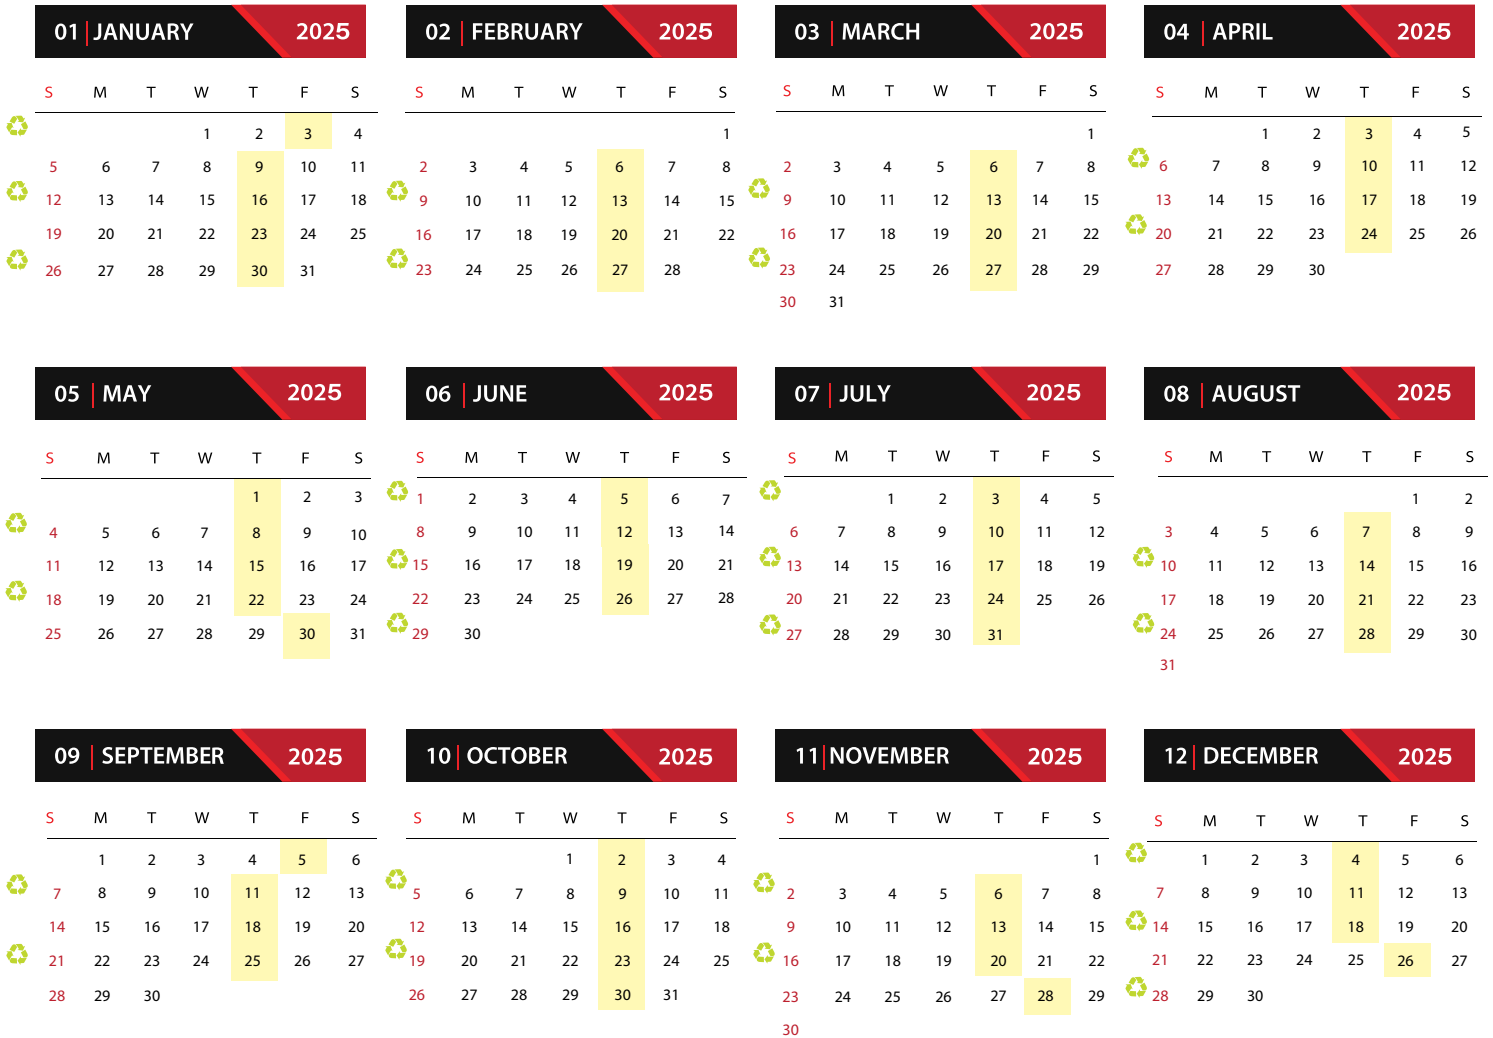

# 2025 CALENDAR

## TRASH THURSDAY & RECYCLE EVEN EVERY OTHER WEEK Trash Services Pick up Dates

Trash carts must be out at 7am until 7pm.

### Highlighted days indicate trash pick up day

Trash pick up will be moved to the following day if pick up day falls on or after a holiday during the week.  
Recycle logo indicates recycle week ♻️

- New Year's Day - Jan 1st - Falls on a Wednesday (service starts Thursday)
- Memorial Day - May 26th - Falls on a Monday (service starts Tuesday)
- Independence Day - July 4th - Falls on a Friday (Friday is moved to Saturday)
- Labor Day - Sept 1st - Falls on a Monday service starts Tuesday
- Thanksgiving - Nov 27th - Falls on a Thursday (Thursday is moved to Friday)
- Christmas - Dec 25th - Falls on a Thursday service starts Friday