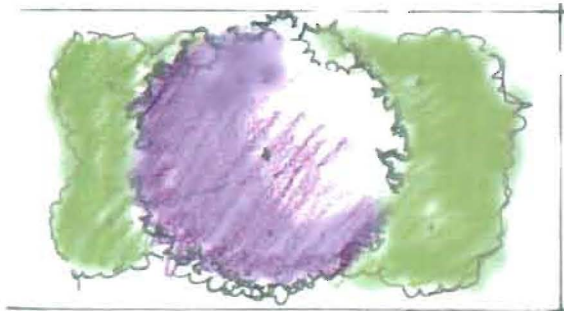

RESIDENCE

Alleghany viburnum (1)

Chocolate flower (4)

Mini Man viburnum (3)

Red Birds in a Tree (5)

Blonde Ambition  
blue grama grass OR Standing  
Ovation little bluestem (8)

Chieftain manzanita (3)

Autumn  
Sapphire™ sage (6)

UNDAUNTED™ Alpine Plume Grass (1)

CHEYENNE™ mock orange OR  
Littleleaf mountain mahogany (3)

Colorado desert  
blue star (1)

Boulder

RED MOUNTAIN™ Flame Ice Plant  
OR Alan's Apricot Ice Plant (14)

Autumn Amber sumac (10)

SUCKER PUNCH™ chokecherry (2)

DENVER BOTANIC  
**GARDENS**

Designed by: Annie Barrow  
Manager, Horticulture Outreach  
Programs  
annic.barrow@botanicgardens.org