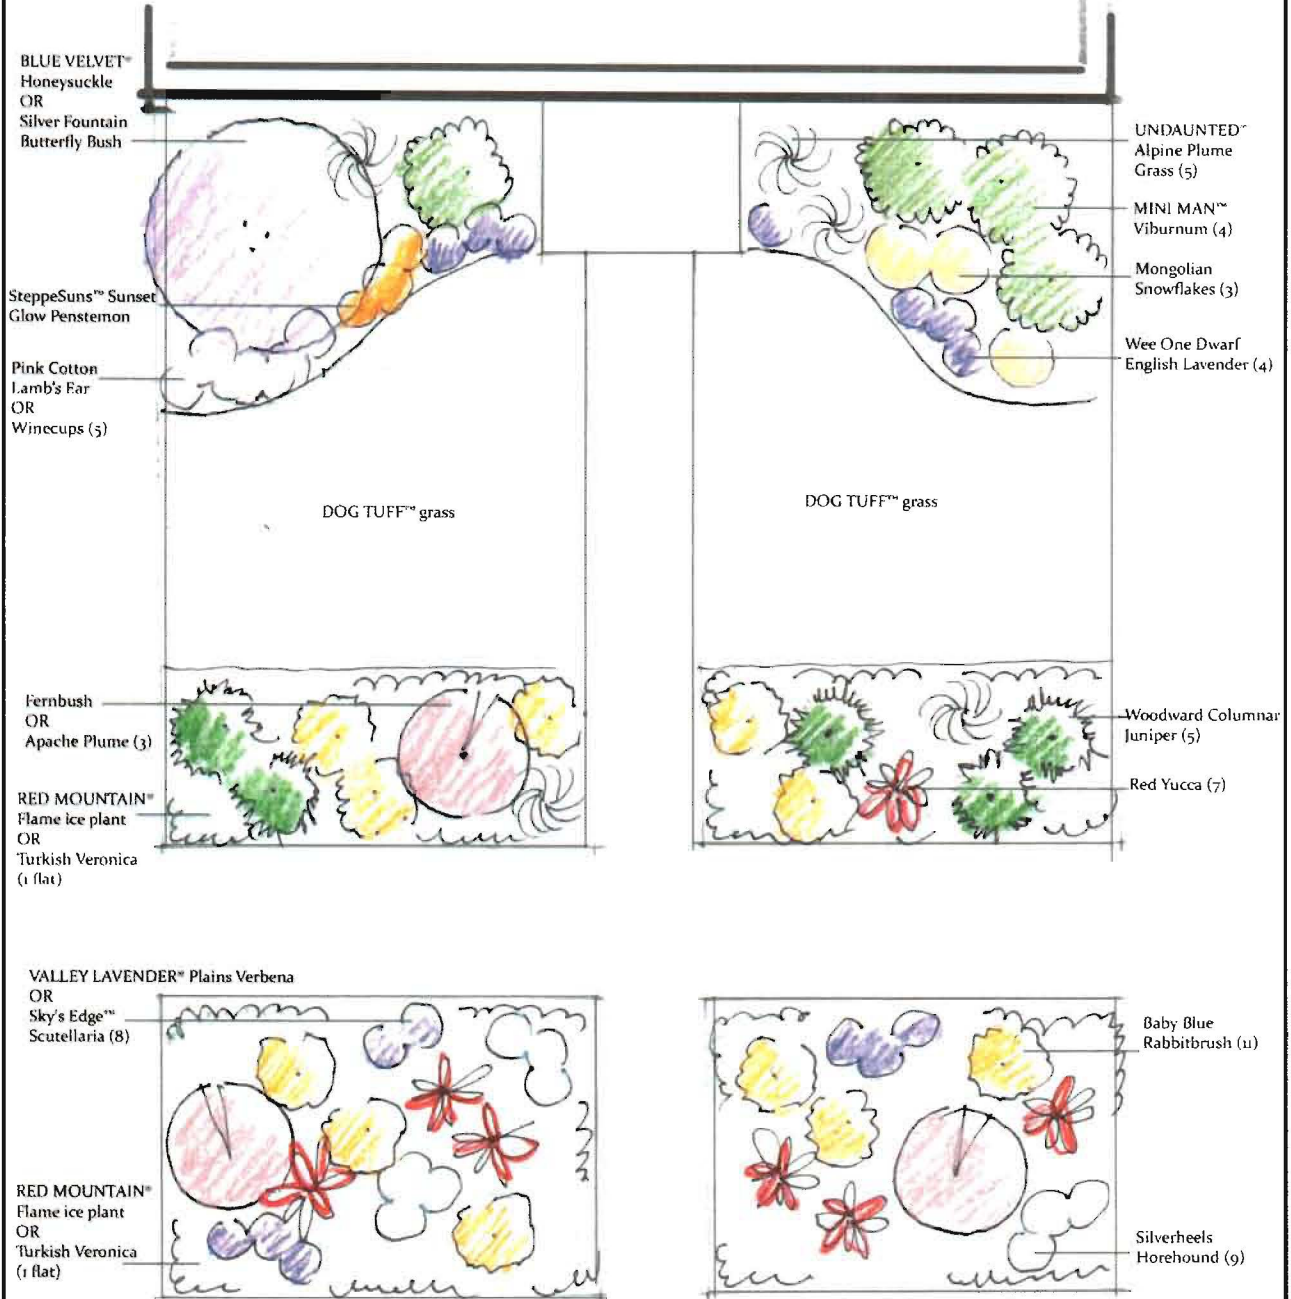

RESIDENCE

Alleghany viburnum (1)

Chocolate flower (4)

Mini Man viburnum (3)

Red Birds in a Tree (5)

Blonde Ambition  
blue grama grass OR Standing  
Ovation little bluestem (8)

Chieftain manzanita (3)

Autumn  
Sapphire™ sage (6)

SUCKER PUNCH™ chokecherry (2)

DENVER BOTANIC  
**GARDENS**

Designed by: Annie Barrow  
Manager, Horticulture Outreach  
Programs  
annic.barrow@botanicgardens.org

## FRONT YARD AND RIGHT OF WAY PLANTING DESIGN

Exposure: Full Sun  
SCALE 1/4"=1'

FRONT YARD & RIGHT OF WAY PLANTING DESIGN 20' x 18' total area including walkways.

Beautiful drought tolerant yard design for full sun exposure utilizing several North American native plants.

PLANT LIST: Botanic name

*Viburnum x rhytidophylloides* 'Alleghany' (1)  
*Berlandiera lyrata* (4)  
*Viburnum burjaeticum* 'P017S' (3)  
*Scrophularia macrantha* (5)  
*Bouteloua gracilis* 'Blonde Ambition' PP 22,048 or *Schizachyrium scoparium* 'Standing Ovation' PP25,202 (8)  
*Arctostaphylos x coloradoensis* 'Chieftain'(3)  
*Salvia reptans* 'P016S' (6)  
*Achnatherum calamagrostis* 'PUND02S' (1)  
*Philadelphus lewisii* 'PWYO1S' or *Cercocarpus intricatus* (3)  
*Amsonia jonesii* (11)  
*Delosperma* 'PWWG02S' or *Delosperma* 'Alan's Apricot' (14)  
*Rhus trilobata* 'Autumn Amber'(10)  
*Prunus* spp 'P002S' PP25,767 (2)