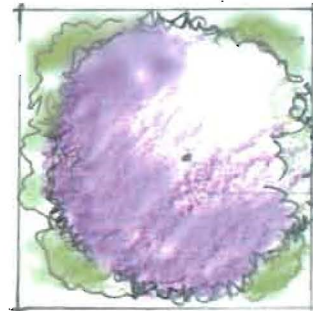

UNDAUNTED™ Alpine Plume Grass (1)

CHEYENNE™ mock orange OR  
Littleleaf mountain mahogany (3)

Colorado desert  
blue star (1)

Boulder

RED MOUNTAIN™ Flame Ice Plant  
OR Alan's Apricot Ice Plant (14)

Autumn Amber sumac (10)

SUCKER PUNCH™ chokecherry (2)

DENVER BOTANIC  
**GARDENS**

Designed by: Annie Barrow  
Manager, Horticulture Outreach  
Programs  
annic.barrow@botanicgardens.org

## FRONT YARD AND RIGHT OF WAY PLANTING DESIGN

Exposure: Full Sun  
SCALE 1/4"=1'

FRONT YARD & RIGHT OF WAY PLANTING DESIGN 20' x 18' total area including walkways.

Beautiful drought tolerant yard design for full sun exposure utilizing several North American native plants.